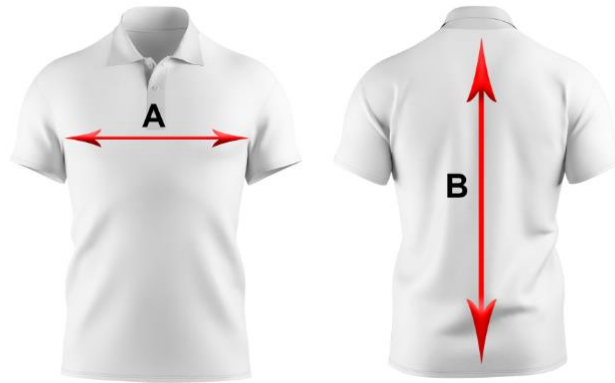

# POLO SHIRT

CBPO002Y		Club Sublimated Polo Shirt - Youth								
Sizes	Tol	2	4	6	8	10	12	14	16	TOLERANCE
A. 1/2 Chest	1cm	30.5	33	35.5	38	40.5	44	47.5	51	-1/1
B. Body Length	1cm	41	44	47	50	53	63	63	68	-1/1.5

CBPO002		Club Sublimated Polo Shirt												
Sizes	Tol	XXS	XS	S	M	L	XL	2XL	3XL	4XL	5XL	6XL	7XL	TOLERANCE
A. 1/2 Chest	1cm	44	47	50	53	57	61	65	69	73	77	81	85	-/+1
B. Body Length	1cm	66.5	69	71.5	74	76.5	79	81.5	84	85.5	87	88.5	90	-/+0.5

\* Above are the physical measurements of the garments when laid flat on the table